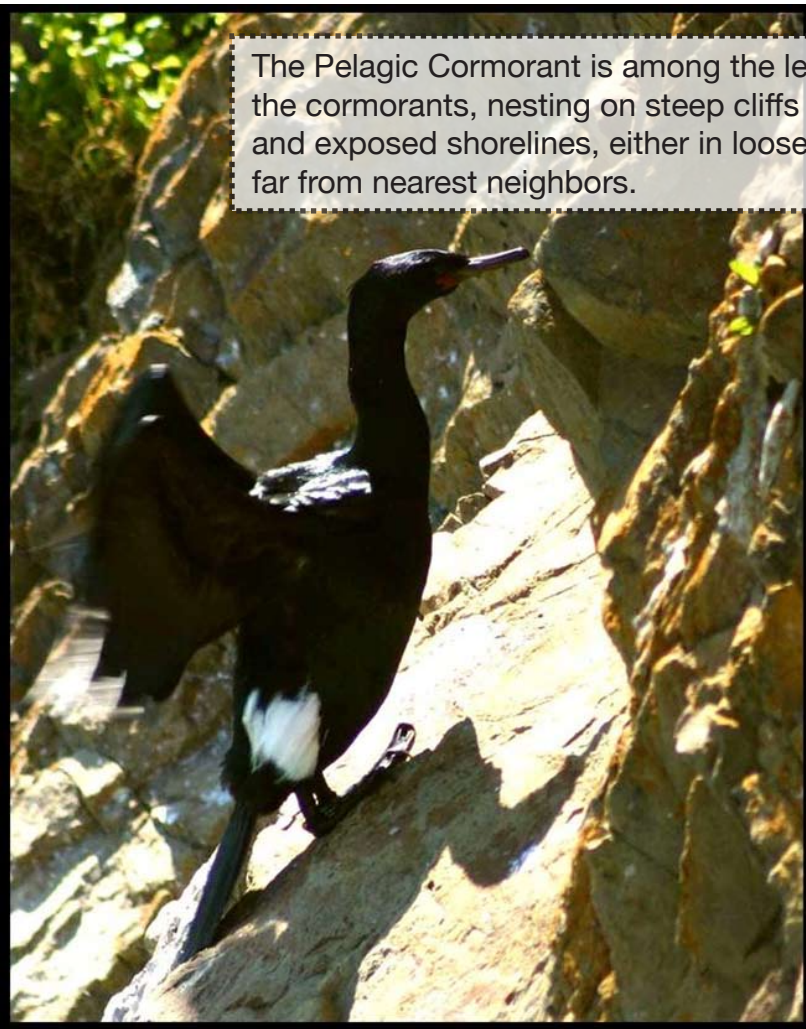

The Pelagic Cormorant is among the least social of the cormorants, nesting on steep cliffs along rocky and exposed shorelines, either in loose colonies or far from nearest neighbors.

Pelagic Cormorant

Phalacrocorax pelagicus

World range

Breeds on rocky coastal areas from northern Alaska south to northern Baja California. Also from Asian Arctic to Japan. Winters from Pribilofs and Aleutian Islands southward to Baja California. Also southward along Asian coast to Hong Kong.

Where to see it on Alcatraz

Only a few nesting pairs found on Alcatraz. Nests on steep cliffs, especially those on the west side of the island.

Common disturbances while nesting

Easily scared from nests by approaching humans or boats. Empty nests prone to predation by gulls. Vulnerable throughout breeding season, especially during its early stages.